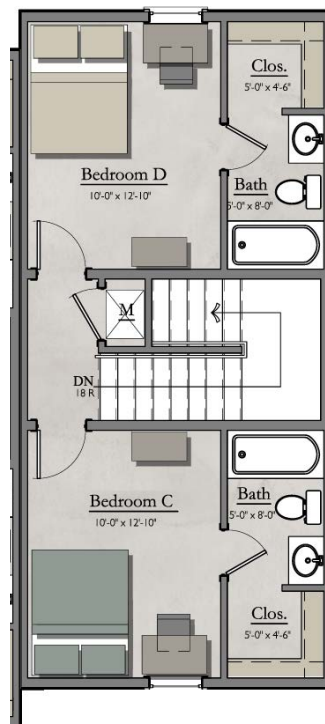

SNAPDRAGON TOWNHOUSE

Three Unit

Five Unit

Seven Unit

Second Level

Third Level

Windows & porches vary per elevation

1680 total square feet per unit

INDIGO TOWNHOUSE

Three Unit

Five Unit

Seven Unit

*Seven Unit End Units do not have access to upper balcony

Main Level

Second Level

Third Level

Windows & porches vary per elevation

1680 total square feet per unit

FOUR BEDROOM TOWNHOUSE

Rattlebush 5 Unit

Rattlebush 7 Unit

Main Level

Second Level

Third Level

Windows & porches vary per elevation

1680 sq ft per unit