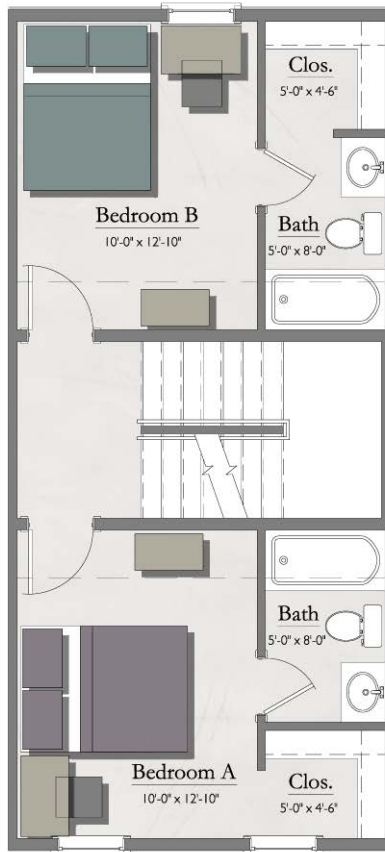

SNAPDRAGON TOWNHOUSE

Three Unit

Five Unit

Seven Unit

Second Level

Third Level

Windows & porches vary per elevation

1680 total square feet per unit

INDIGO TOWNHOUSE

Three Unit

Five Unit

Seven Unit

*Seven Unit End Units do not have access to upper balcony

Main Level

Second Level

Third Level

Windows & porches vary per elevation

1680 total square feet per unit

FOUR BEDROOM TOWNHOUSE

Rattlebush 5 Unit

Rattlebush 7 Unit

Main Level

Second Level

Third Level

Windows & porches vary per elevation

1680 sq ft per unit