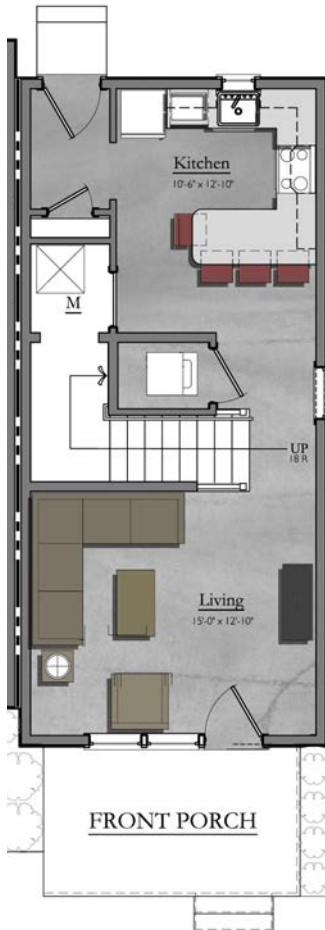

SNAPDRAGON TOWNHOUSE

Three Unit

Five Unit

Seven Unit

Second Level

Third Level

Windows & porches vary per elevation

1680 total square feet per unit

INDIGO TOWNHOUSE

Three Unit

Five Unit

Seven Unit

*Seven Unit End Units do not have access to upper balcony

Main Level

Second Level

Third Level

Windows & porches vary per elevation

1680 total square feet per unit

FOUR BEDROOM TOWNHOUSE

Rattlebush 5 Unit

Rattlebush 7 Unit

Main Level

Second Level

Third Level

Windows & porches vary per elevation

1680 sq ft per unit