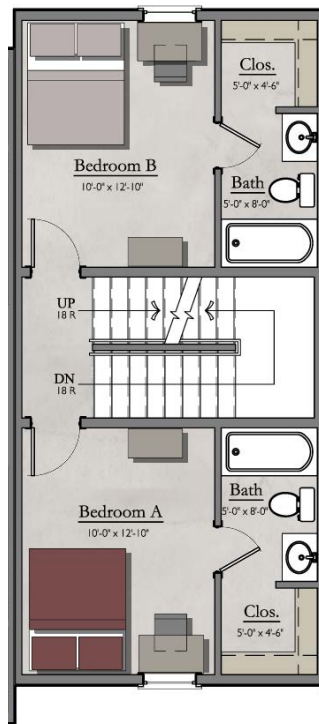

INDIGO TOWNHOUSE

Three Unit

Five Unit

Seven Unit

*Seven Unit End Units do not have access to upper balcony

Main Level

Second Level

Third Level

Windows & porches vary per elevation

1680 total square feet per unit

FOUR BEDROOM TOWNHOUSE

Rattlebush 5 Unit

Rattlebush 7 Unit

Main Level

Second Level

Third Level

Windows & porches vary per elevation

1680 sq ft per unit