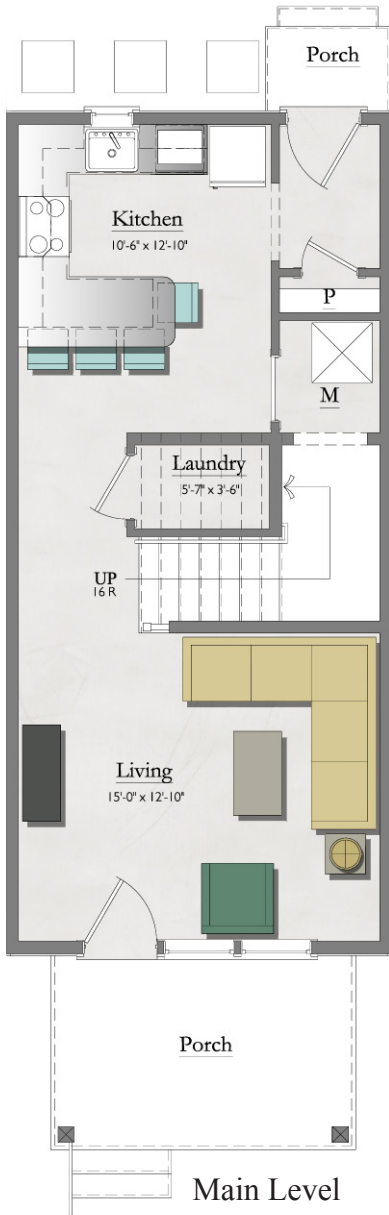

SNAPDRAGON TOWNHOUSE

Three Unit

Five Unit

Seven Unit

Second Level

Third Level

Windows & porches vary per elevation

1680 total square feet per unit

INDIGO TOWNHOUSE

Three Unit

Five Unit

Seven Unit

*Seven Unit End Units do not have access to upper balcony

Main Level

Second Level

Third Level

Windows & porches vary per elevation

1680 total square feet per unit

FOUR BEDROOM TOWNHOUSE

Rattlebush 5 Unit

Rattlebush 7 Unit

Main Level

Second Level

Third Level

Windows & porches vary per elevation

1680 sq ft per unit