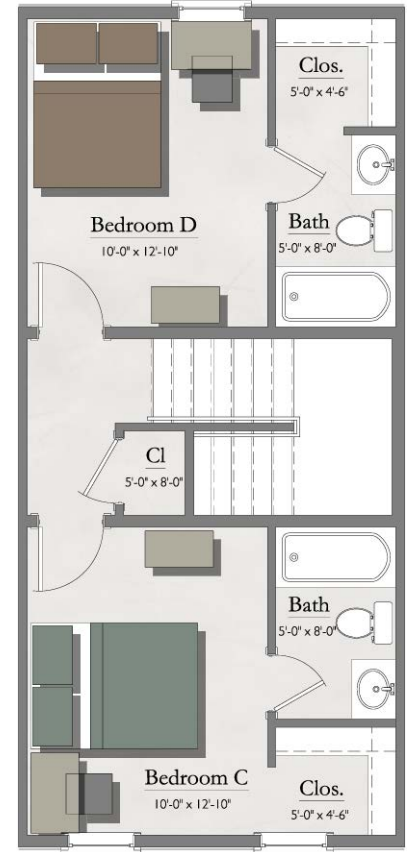

SNAPDRAGON TOWNHOUSE

Three Unit

Five Unit

Seven Unit

Second Level

Third Level

Windows & porches vary per elevation

1680 total square feet per unit

INDIGO TOWNHOUSE

Three Unit

Five Unit

Seven Unit

*Seven Unit End Units do not have access to upper balcony

Main Level

Second Level

Third Level

Windows & porches vary per elevation

1680 total square feet per unit

FOUR BEDROOM TOWNHOUSE

Rattlebush 5 Unit

Rattlebush 7 Unit

Main Level

Second Level

Third Level

Windows & porches vary per elevation

1680 sq ft per unit